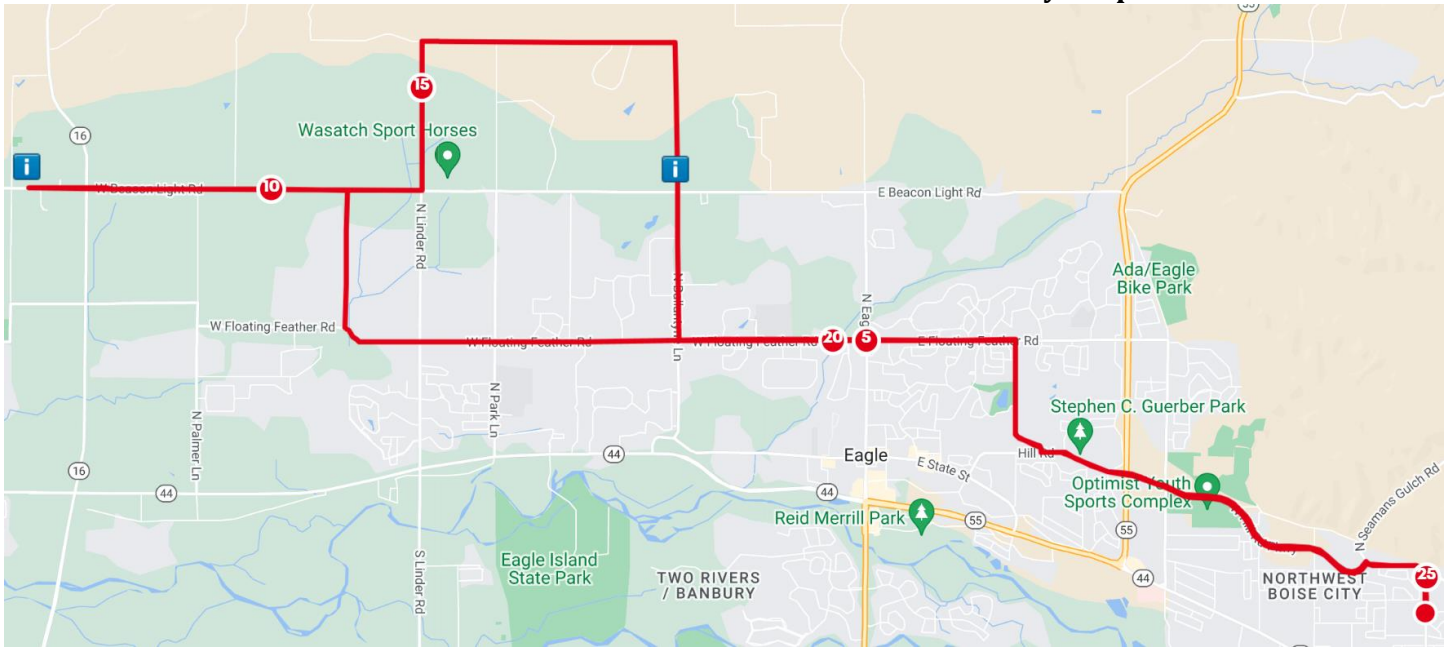

# 2024 Cycle for Independence: 25 Mile Route

National Federation of the Blind of Idaho - Treasure Valley Chapter

- Helmets Required.
- All Water Stops have water, food, toilet, and minor first aid
- Please abide by all traffic laws and signals.
- Please do not ride more than 2 abreast in one lane, and use only one lane of traffic.
- If a rider is in trouble, please notify the next water stop or nearest sag vehicle. Or call (208) 867-7844

<u>Mile</u>	<u>Direction</u>	<u>Road</u>
Riverglen Jr. High		
0	Lt	N Gary Lane
.26	Lft	W Hill Road Parkway
.68	Lft	W Hill Road Parkway
		Cross Hwy 55 (Caution)
5.4	R	N Edgewood
6.7	Lft	W Floating Feather
8.5	R	N Lanewood (note: Palmer closed)
9.4	Lft	W Beacon Light
		Cross Hwy 16 (Caution)
11.4	On	Right WATER STOP 1
	Lft	E Beacon Light (returning)
		Cross Hwy 16 (Caution)
14.2	Lft	N Linder
15.2	R	E Homer
16.8	R	S Ballentyne
17.8	On	Right WATER STOP 2 (also #5 for Metric ride)
	Straight	S Ballentyne
18.8	Lft	E Floating Feather
21.1	R	S Edgewood
21.9	Lft	E Hill Road
		Cross Hwy 55 (Caution)
24.4	R	SE Hill Road Pkwy
24.8	R	S Gary Lane
25.8	R	W Into Riverglen Jr High Lot - FINISH